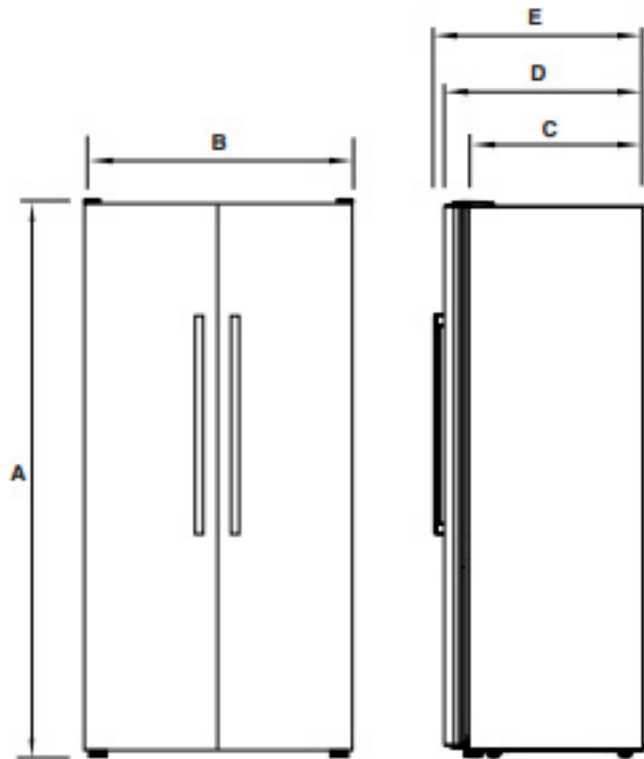

REFRIGERATION PRODUCT DIMENSIONS

RX215PJX1

PRODUCT DIMENSIONS (INCHES)

	RX215PJX1
A Overall height of product	70"
B Overall width of product	35 ⁵ / ₈ "
C Overall depth of product (without cabinet door)	24 ¹ / ₂ "
D Overall dept of product (without handles)	26 ⁷ / ₈ "
E Overall dept of product (including cabinet door and handles)	30 ¹ / ₂ "